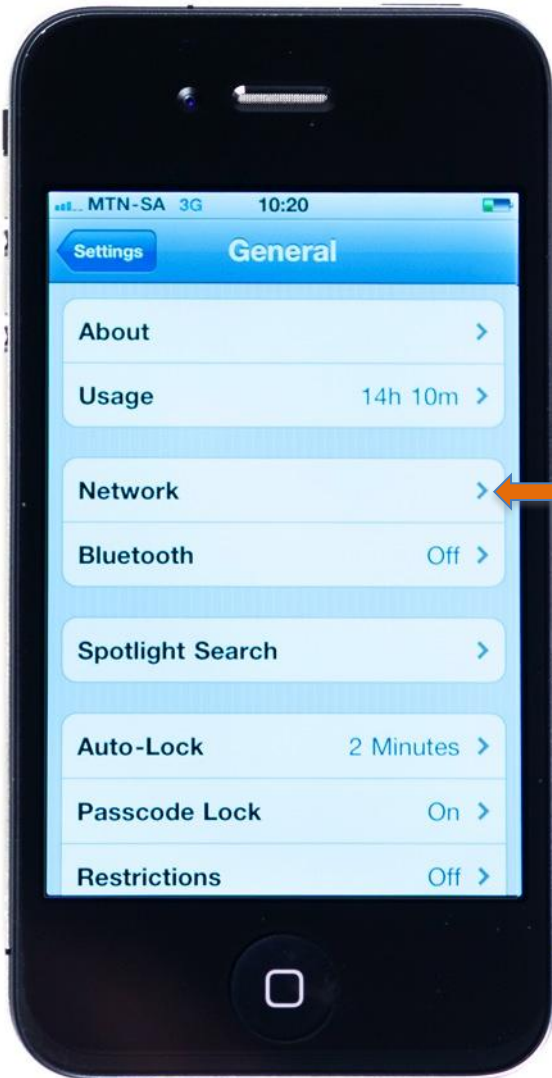

Select Settings

Turn Wi-Fi off

Select General

Select Network

Enable 3G OFF

Using 3G loads data faster, but may decrease battery life.

Cellular Data OFF

Cellular Data Network >