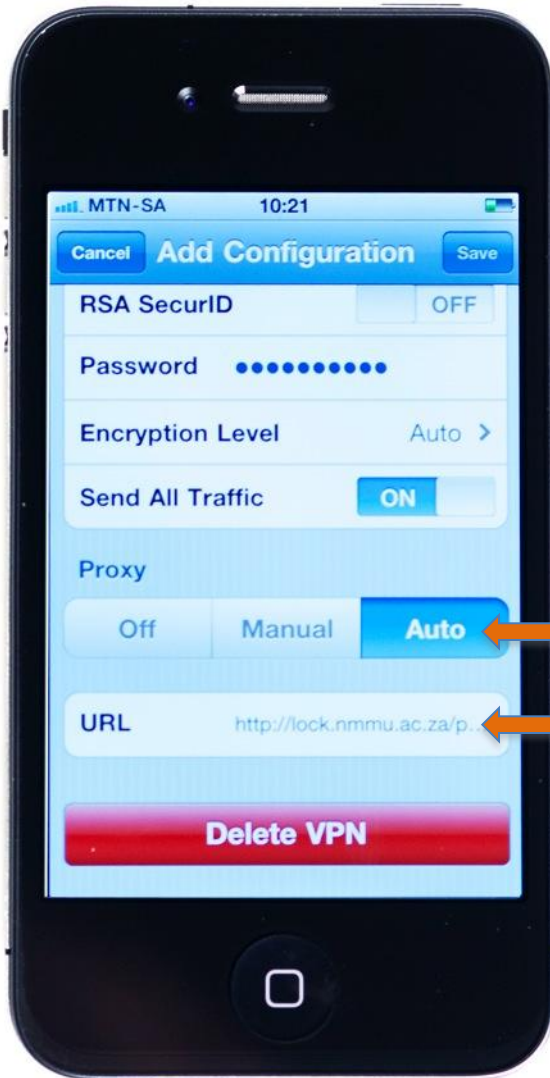

Description Nmmu

Server vpn.nmmu.ac.za

Account ssauls

RSA SecurID OFF

Password .....

Encryption Level Auto >

Send All Traffic ON

Proxy

Select PPTP

Type: NMMU

Type: vpn.nmmu.ac.za

Type: Student number/ or staff user

Type: Password

Scroll down

Select Auto

Enter URL: